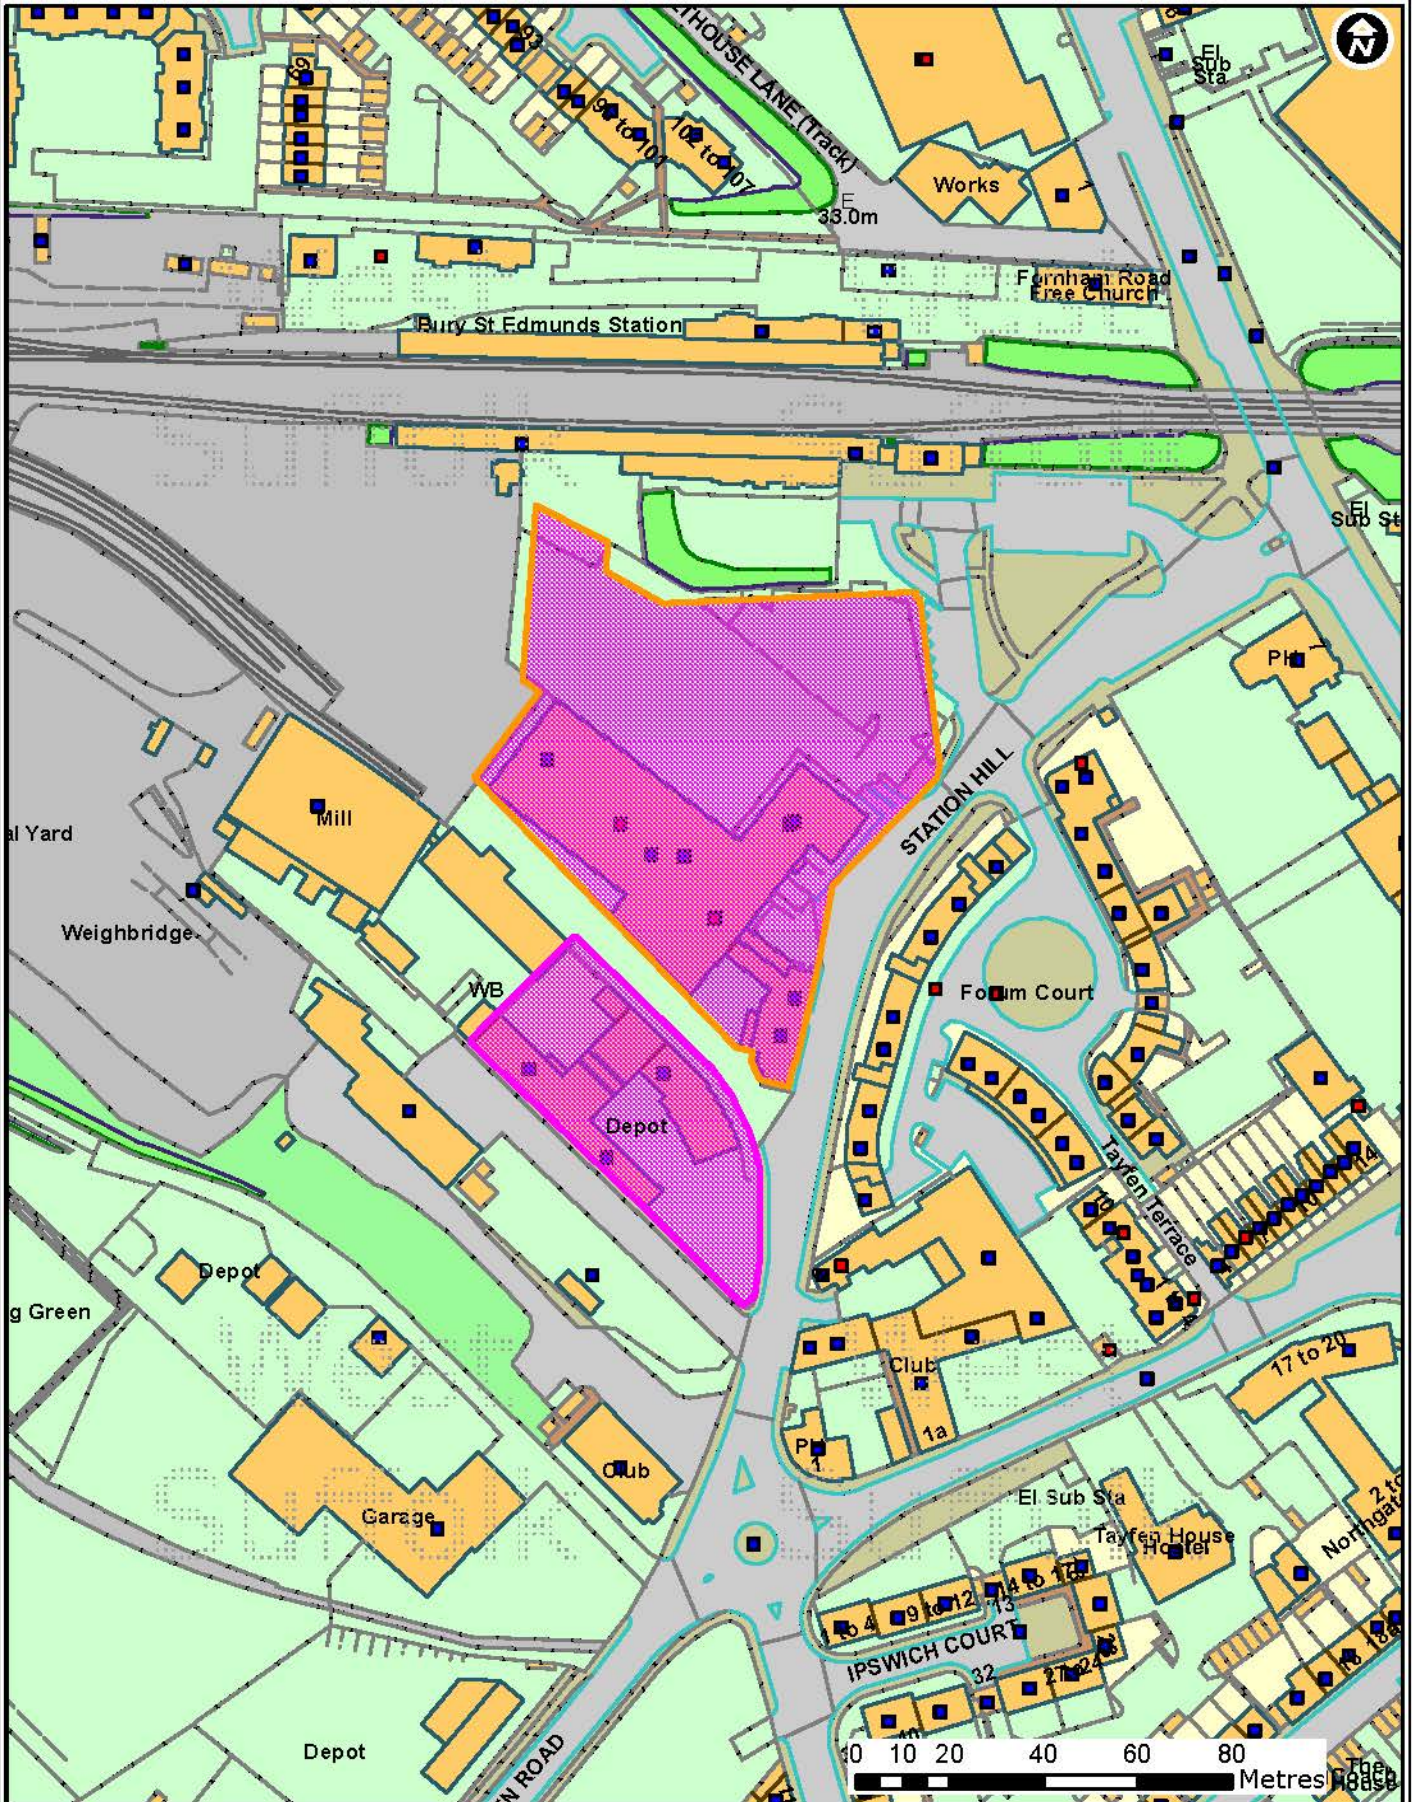

DC/13/0906/FUL

Station Hill , Bury St Edmunds

Forest Heath • St Edmundsbury

West Suffolk
working together

© Crown Copyright and database rights 2015 Ordnance Survey 100019675/100023282. You are not permitted to copy, sub-license, distribute or sell any of this data to third parties in any form. Use of this data is subject to terms and conditions. See www.westsuffolk.gov.uk/disclaimer.cfm.

Scale: 1:1,610
Date: 20/07/2015